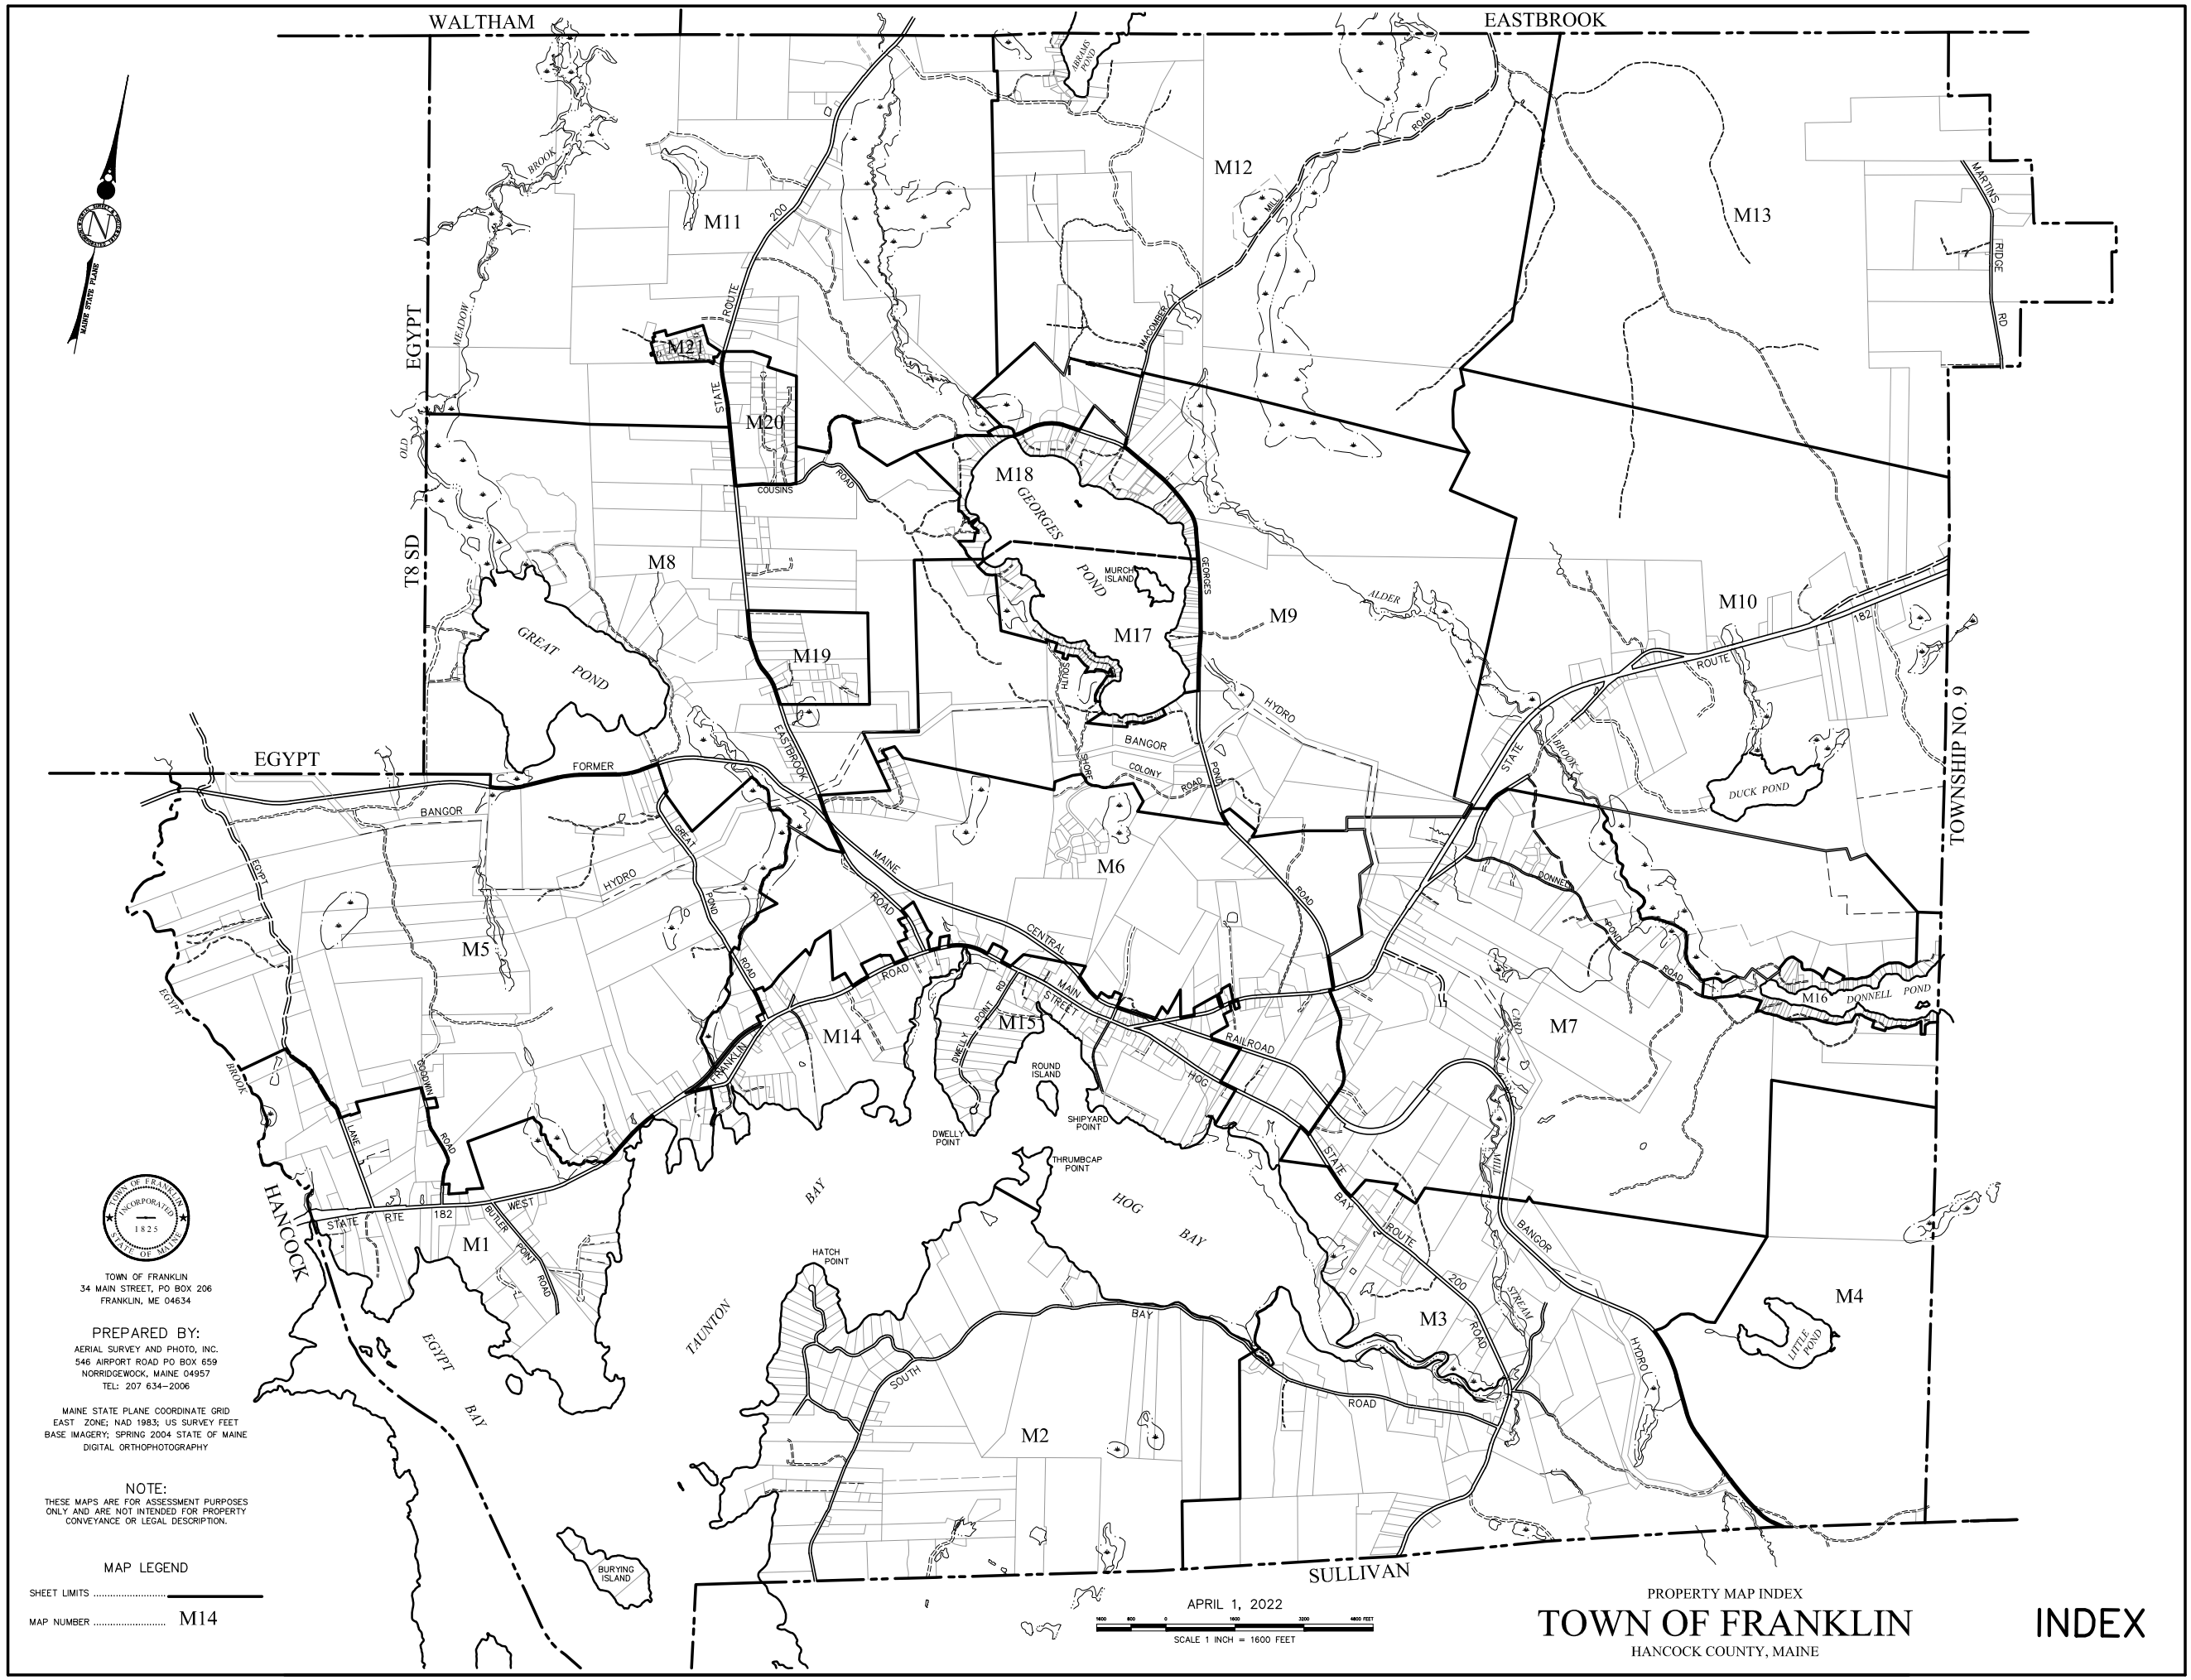

TOWN OF FRANKLIN
34 MAIN STREET, PO BOX 206
FRANKLIN, ME 04634

PREPARED BY:
AERIAL SURVEY AND PHOTO, INC.
546 AIRPORT ROAD PO BOX 659
NORRIDGEWOCK, MAINE 04957
TEL: 207 634-2006

MAINE STATE PLANE COORDINATE GRID
EAST ZONE; NAD 1983; US SURVEY FEET
BASE IMAGERY; SPRING 2004 STATE OF MAINE
DIGITAL ORTHOPHOTOGRAPHY

NOTE:
THESE MAPS ARE FOR ASSESSMENT PURPOSES
ONLY AND ARE NOT INTENDED FOR PROPERTY
CONVEYANCE OR LEGAL DESCRIPTION.

MAP LEGEND

SHEET LIMITS
MAP NUMBER M14

APRIL 1, 2022
SCALE 1 INCH = 1600 FEET

PROPERTY MAP INDEX
TOWN OF FRANKLIN
HANCOCK COUNTY, MAINE