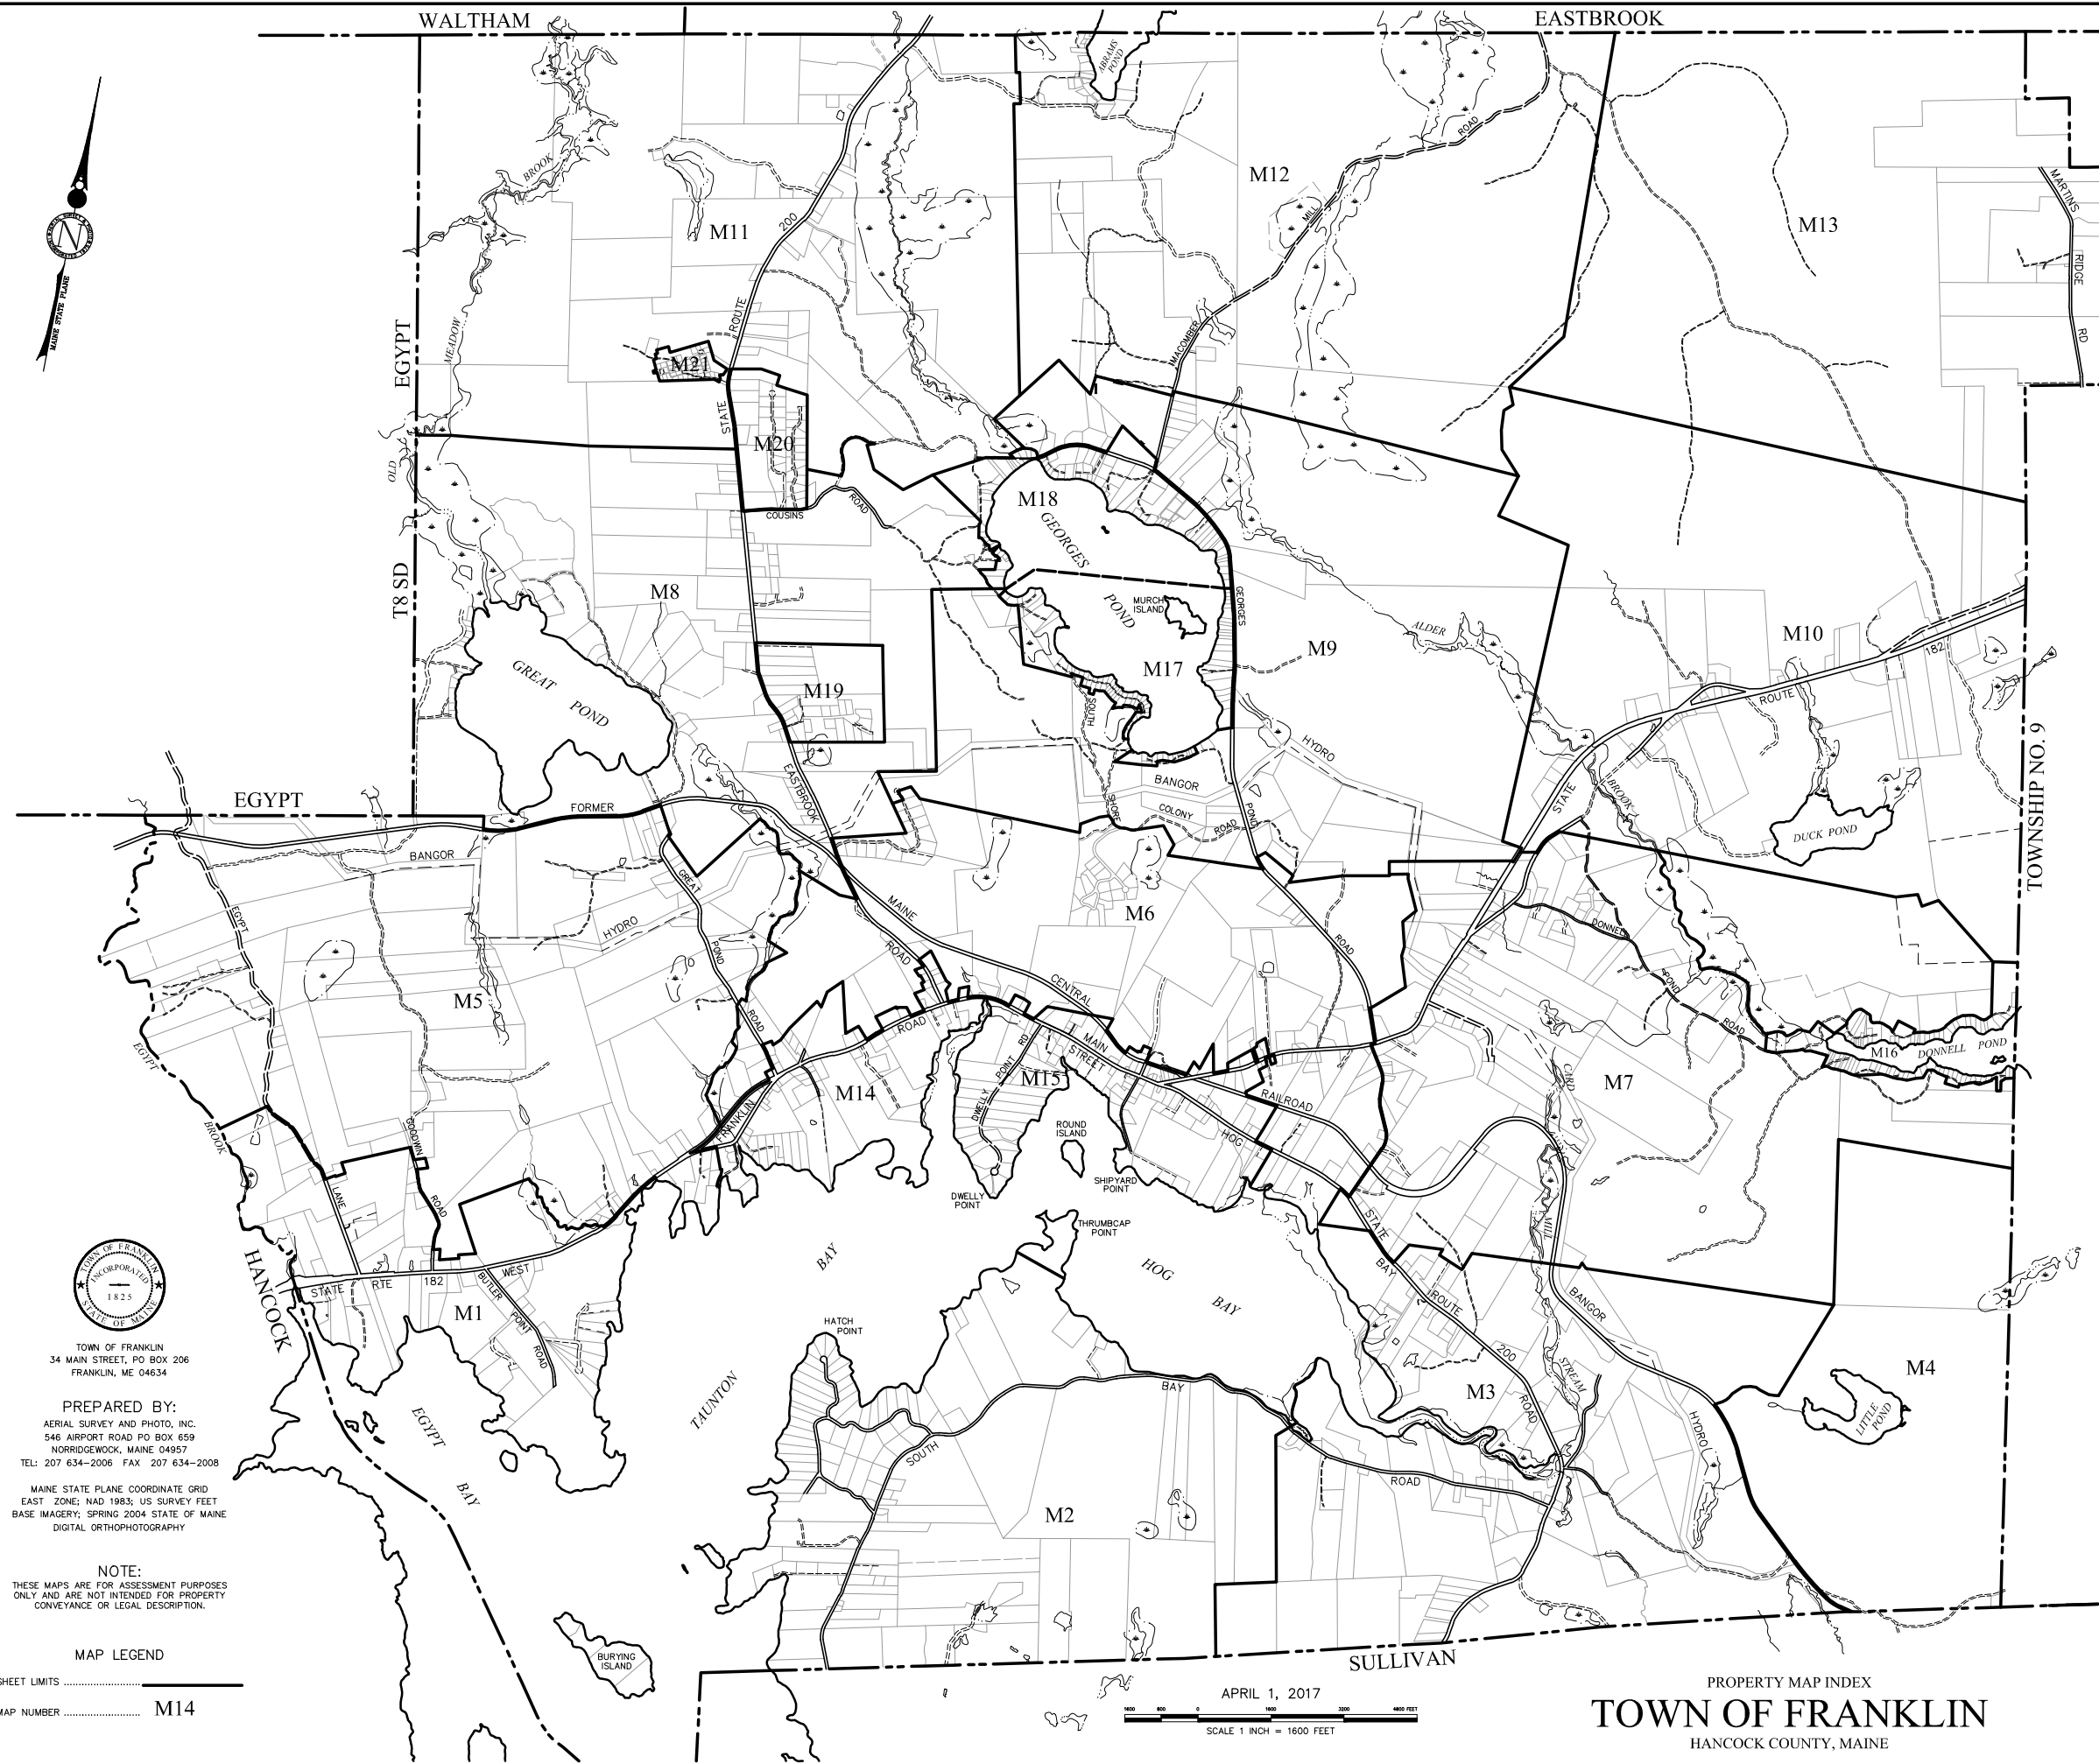

TOWN OF FRANKLIN
34 MAIN STREET, PO BOX 206
FRANKLIN, ME 04634

PREPARED BY:
AERIAL SURVEY AND PHOTO, INC.
546 AIRPORT ROAD PO BOX 659
NORRIDGEWOCK, MAINE 04957
TEL: 207 634-2006 FAX 207 634-2008

NOTE:
THESE MAPS ARE FOR ASSESSMENT PURPOSES
ONLY AND ARE NOT INTENDED FOR PROPERTY
CONVEYANCE OR LEGAL DESCRIPTION.

MAP LEGEND

SHEET LIMITS .....
MAP NUMBER M14

APRIL 1, 2017
SCALE 1 INCH = 1600 FEET

PROPERTY MAP INDEX
TOWN OF FRANKLIN
HANCOCK COUNTY, MAINE

INDEX